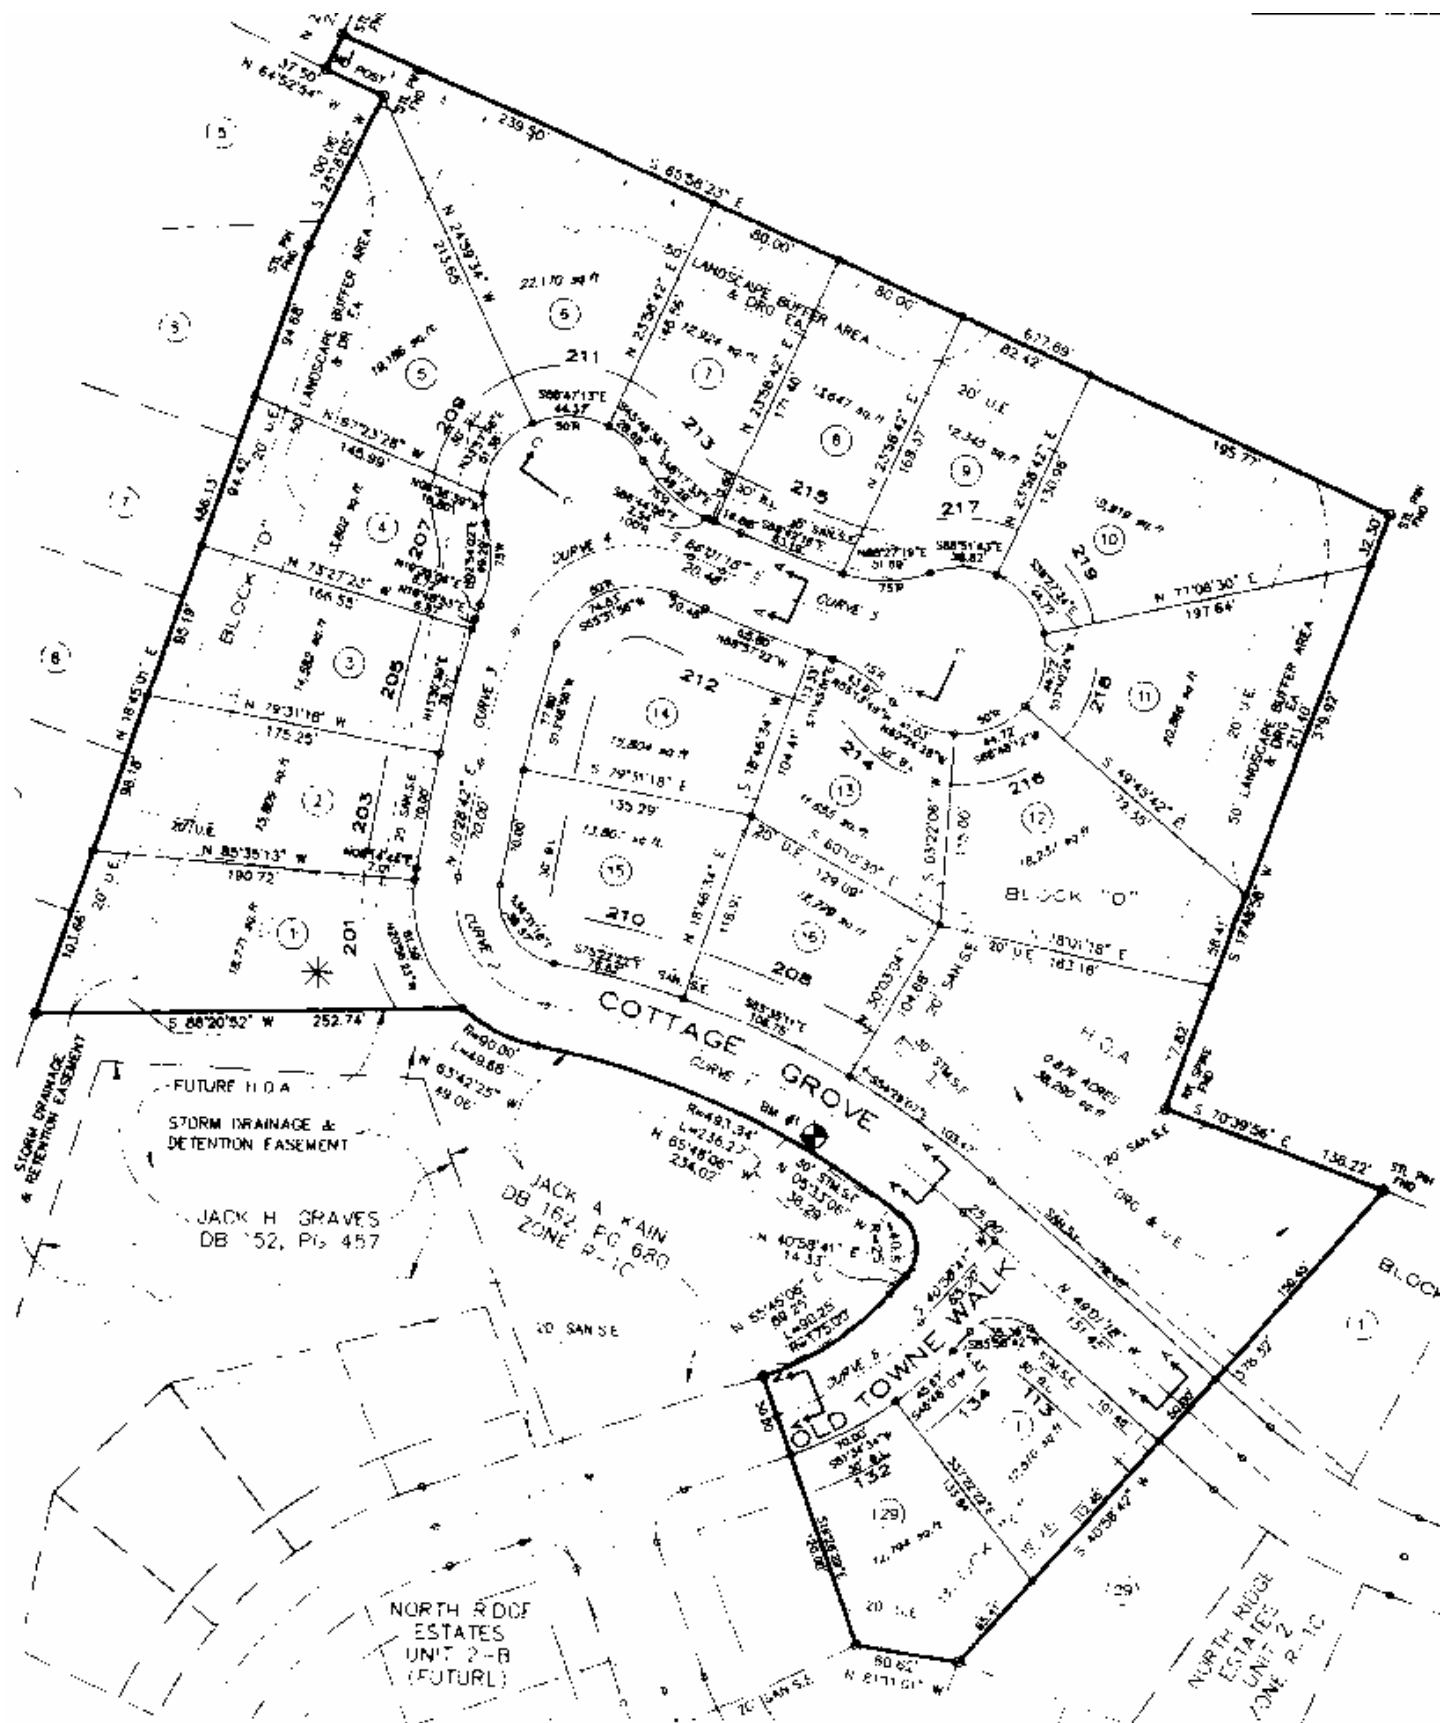

10 11 12 13 14

MIDWAY INDEX

Ann St	D-13	MW Rd	E-13
Brand St, N	C-13	Northside Dr.	C-13
Brand St, S	D-12	Muffin St	D-12
Bruce St, E	C-12	Newton St	D-13
Bruce St, W	C-12	N. Ridge Dr	B-13
Church St	C-12	N. Winder Ct	B-13
Circle Dr	D-10	Oak St	D-12
Craig Mill Rd	E-13	Parrish Av	D-11
Crest St, E	C-12	Richardson St	D-13
Crest St, W	C-12	School Dr	D-12
Dudley St	C-13	Second St	B-12
Edman Pl	D-12	Smith St	D-12
Elm St	D-10	Spring Station	
First St	B-12	Pike	C-10
Gayland Dr	C-11	Standish Pl	C-12
Gayland	C-11	Starks St	D-12
Gatz St, N	C-12	Stephens St, E	D-12
Gatz St, S	D-12	Stephens St, W	C-11
Higgins St, E	D-12	Turner St, N	C-12
Higgins St, W	C-11	Turner St, S	D-11
Highways Dr	E-13	Walnut St	D-12
Johnson St	D-12	Warfield St	C-13
Main St, E	C-12	Wausau Pl	C-12
Main St, W	C-12	Winter St, N	C-12
Martin St	C-12	Winter St, S	D-12
Merrywood Dr	D-11		

MIDWAY

© R. M. & CO.
 ■ METHODIST HOME

Midway

UNIT 2-A

UNIT 2-B

AGE GROVE

UNIT 2-C

UNIT 2